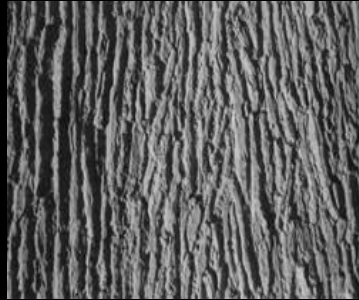

**Tree Bark
#202**