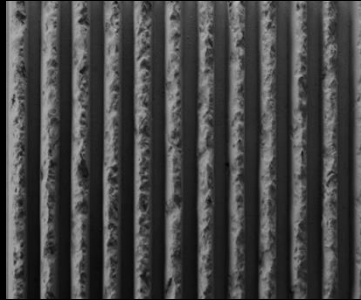

Low Use (2-5) ABS Plastic Formliners

Fractured

**M & R Modified
#201**