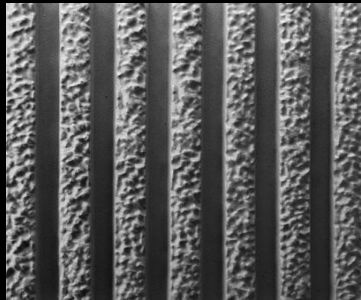

1/4\"/>A close-up photograph of a plastic formliner with a vertical ribbed pattern. The ribs are closely spaced and have a slightly irregular, textured appearance.