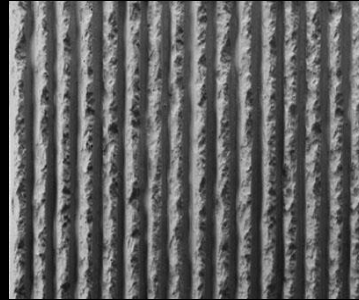

3/4\"/>A close-up photograph of a plastic formliner with a vertical ribbed pattern. The ribs are closely spaced and have a slightly irregular, textured appearance.